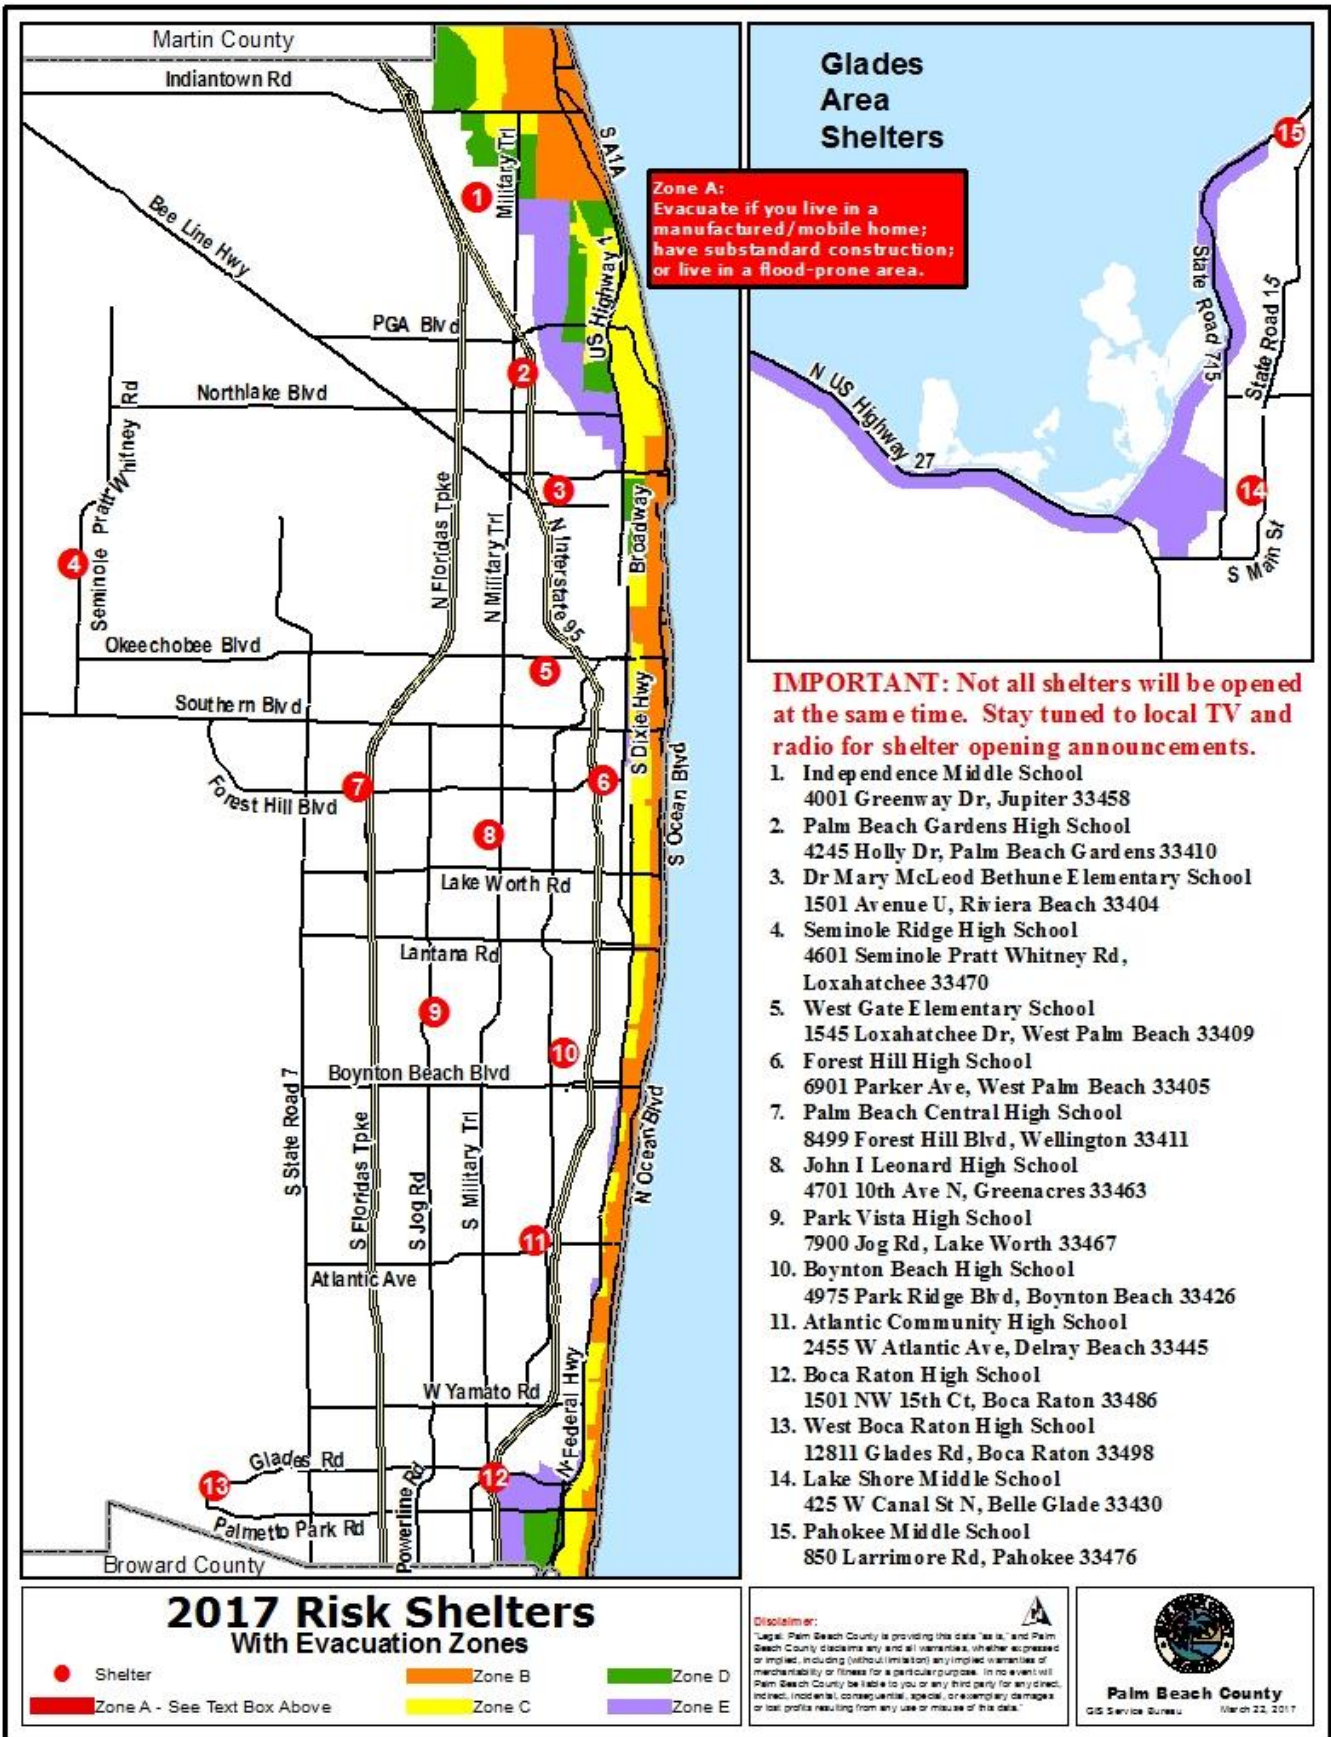

Palm Beach and Glades Area Emergency Shelters

Glades Area Shelters

Zone A:
Evacuate if you live in a manufactured/mobile home; have substandard construction; or live in a flood-prone area.

IMPORTANT: Not all shelters will be opened at the same time. Stay tuned to local TV and radio for shelter opening announcements.

1. Independence Middle School
  4001 Greenway Dr, Jupiter 33458
2. Palm Beach Gardens High School
  4245 Holly Dr, Palm Beach Gardens 33410
3. Dr Mary McLeod Bethune Elementary School
  1501 Avenue U, Riviera Beach 33404
4. Seminole Ridge High School
  4601 Seminole Pratt Whitney Rd, Loxahatchee 33470
5. West Gate Elementary School
  1545 Loxahatchee Dr, West Palm Beach 33409
6. Forest Hill High School
  6901 Parker Ave, West Palm Beach 33405
7. Palm Beach Central High School
  8499 Forest Hill Blvd, Wellington 33411
8. John I Leonard High School
  4701 10th Ave N, Greenacres 33463
9. Park Vista High School
  7900 Jog Rd, Lake Worth 33467
10. Boynton Beach High School
  4975 Park Ridge Blvd, Boynton Beach 33426
11. Atlantic Community High School
  2455 W Atlantic Ave, Delray Beach 33445
12. Boca Raton High School
  1501 NW 15th Ct, Boca Raton 33486
13. West Boca Raton High School
  12811 Glades Rd, Boca Raton 33498
14. Lake Shore Middle School
  425 W Canal St N, Belle Glade 33430
15. Pahokee Middle School
  850 Larrimore Rd, Pahokee 33476

2017 Risk Shelters With Evacuation Zones

- Shelter
- Zone B
- Zone D
- Zone A - See Text Box Above
- Zone C
- Zone E