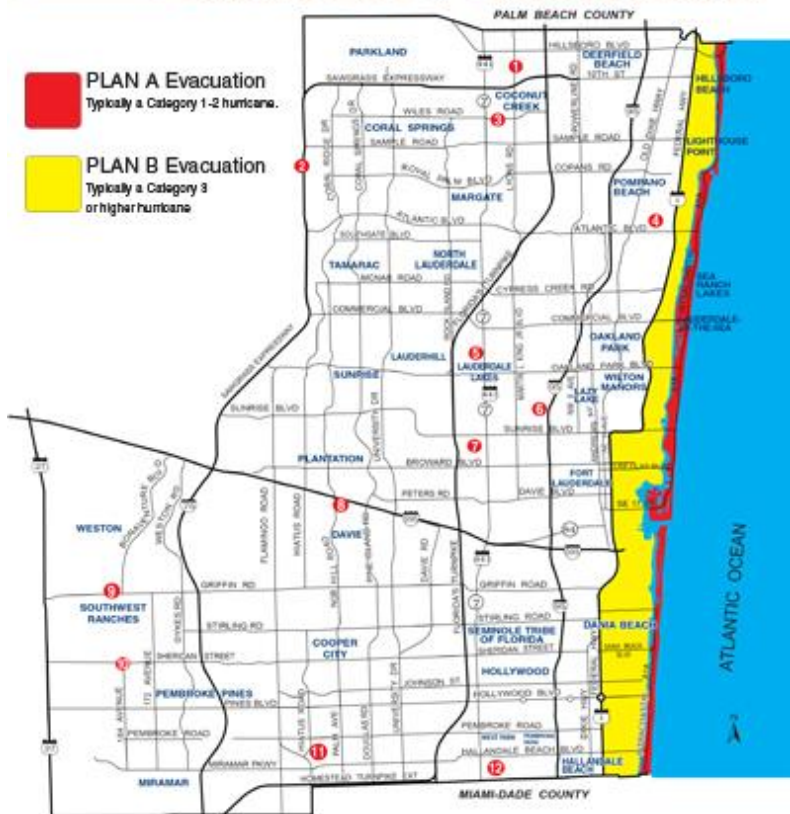

## Broward County General Population Emergency Shelters

Not all shelters may be open during a state of emergency. In the event of an evacuation order, monitor news reports or call the Broward County Emergency Hotline, 311 or 954-831-4000, for specific shelter openings.

**BROWARD COUNTY FLORIDA** Emergency Hotline: 311 or 954-831-4000  
**EMERGENCY SHELTER MAP**

PLAN A Evacuation - Areas east of Intracoastal Waterway - Typically a Category 1-2 hurricane

PLAN B Evacuation - Areas east of U.S. 1 (Federal Highway) - Typically a Category 3 or higher hurricane

Those persons located in low lying areas or beside tidal bodies of water should seek shelter elsewhere if conditions warrant. ALL mobile home residents must evacuate in PLAN A and PLAN B. In addition, mobile home residents may be ordered to evacuate, if tropical storm conditions warrant.