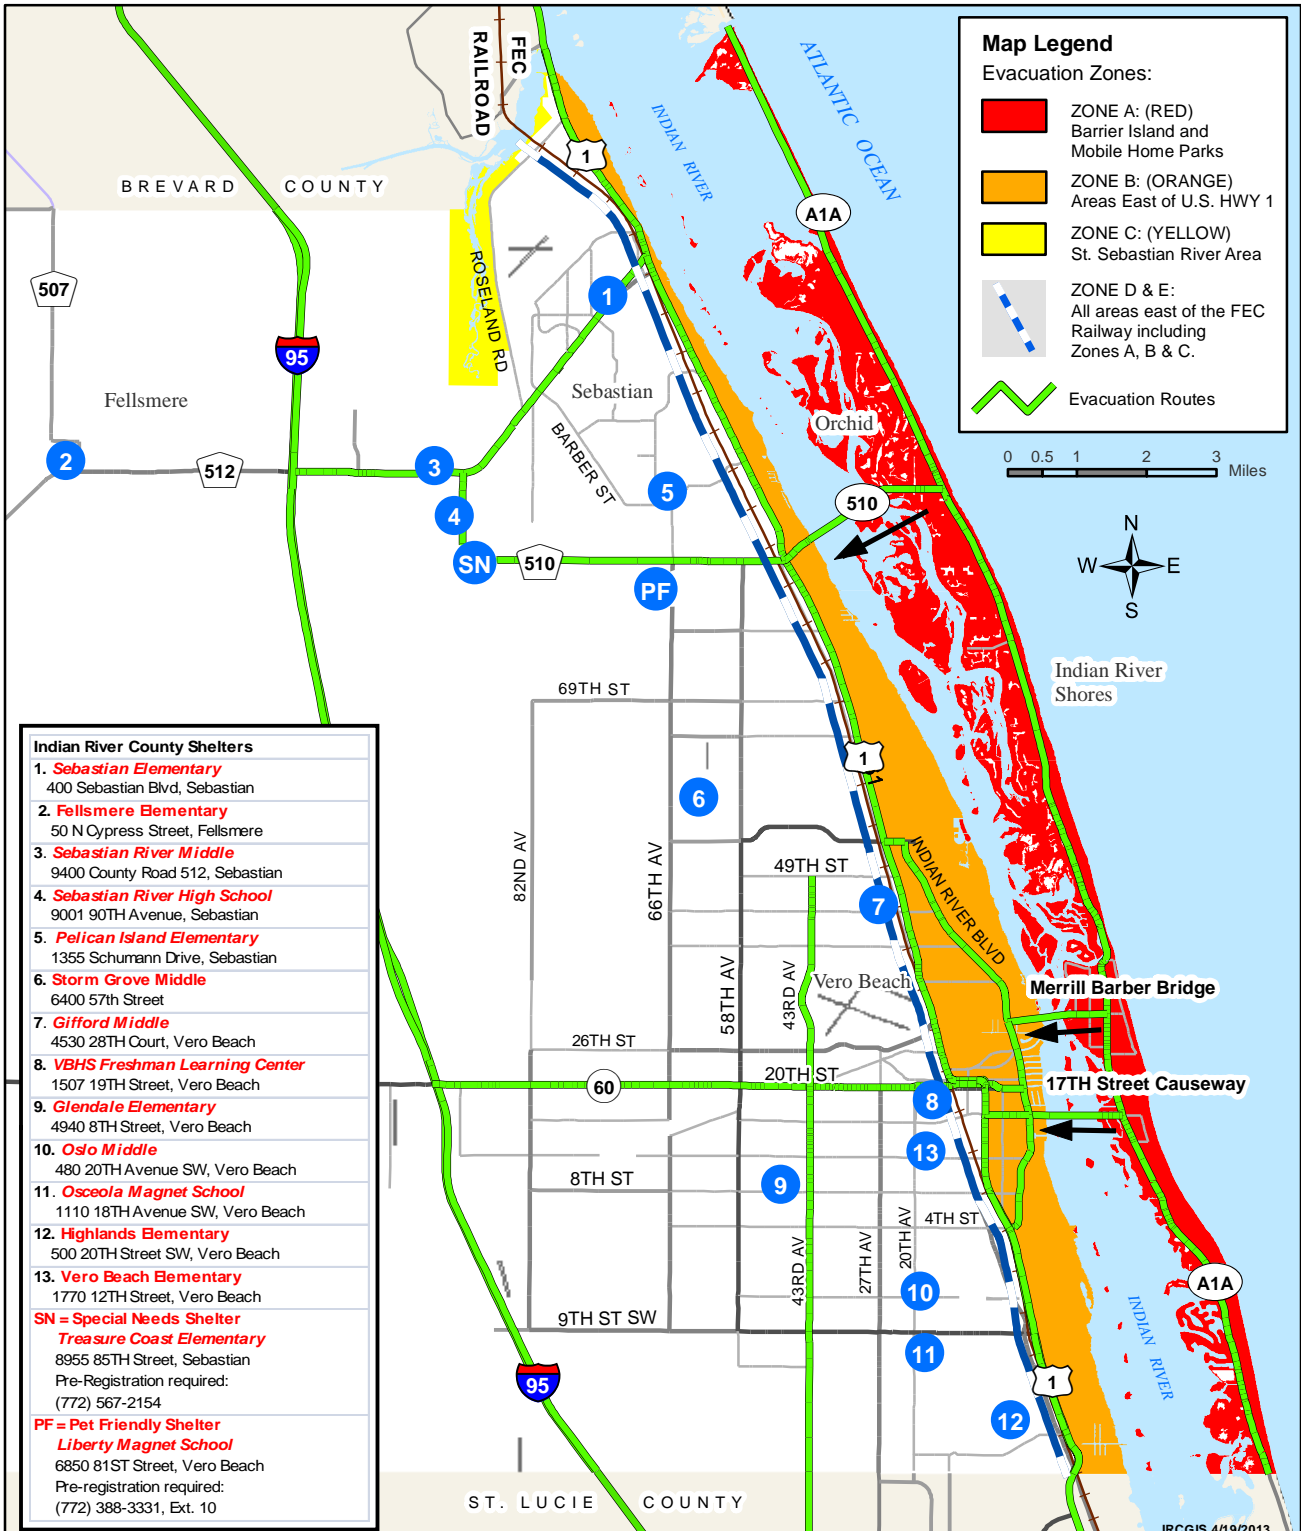

### Map Legend

Evacuation Zones:

- ZONE A: (RED)  
Barrier Island and Mobile Home Parks
- ZONE B: (ORANGE)  
Areas East of U.S. HWY 1
- ZONE C: (YELLOW)  
St. Sebastian River Area
- ZONE D & E:  
All areas east of the FEC Railway including Zones A, B & C.
- Evacuation Routes