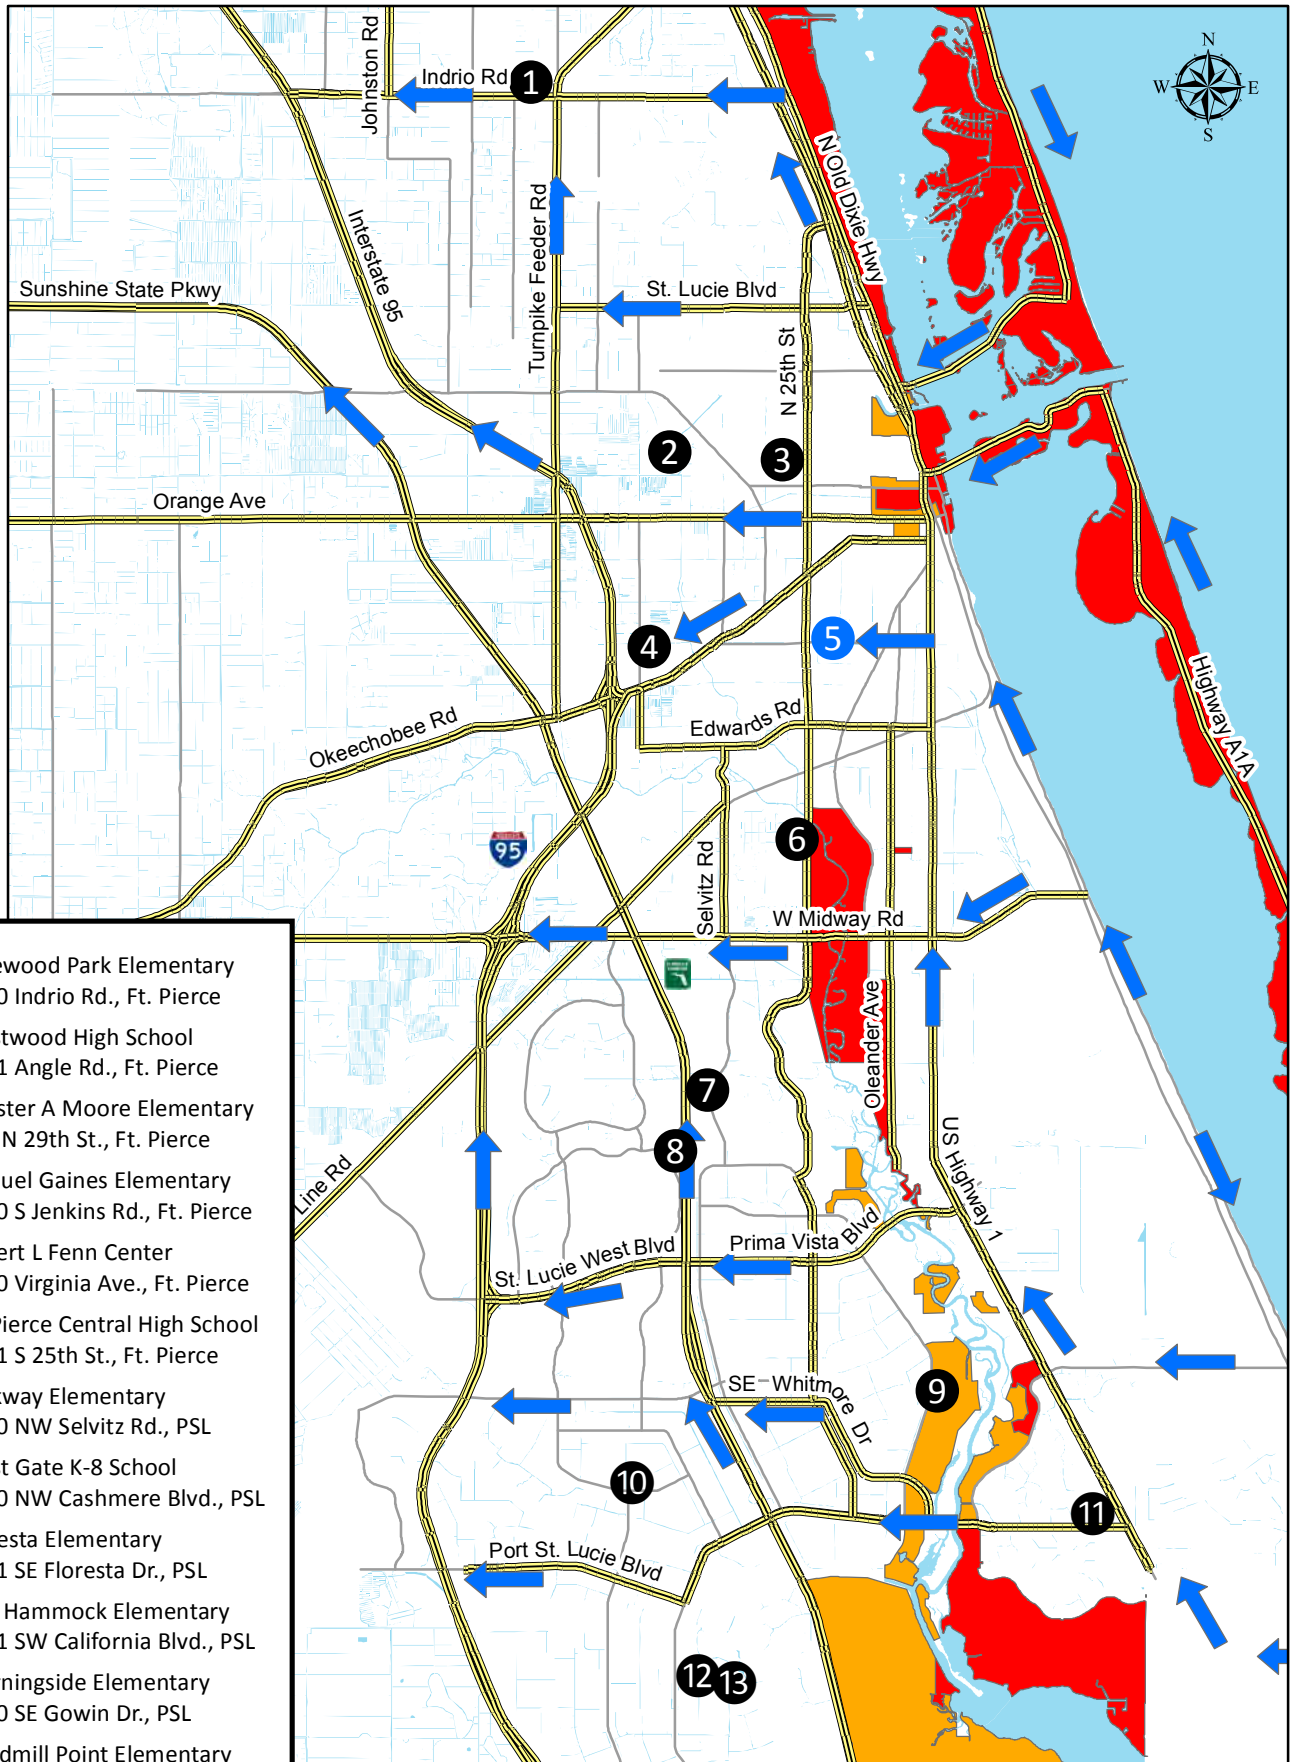

Emergency Shelters and Evacuation Routes

- ① Lakewood Park Elementary
  7800 Indrio Rd., Ft. Pierce
- ② Westwood High School
  1801 Angle Rd., Ft. Pierce
- ③ Chester A Moore Elementary
  827 N 29th St., Ft. Pierce
- ④ Samuel Gaines Elementary
  2250 S Jenkins Rd., Ft. Pierce
- ⑤ Havert L Fenn Center
  2000 Virginia Ave., Ft. Pierce
- ⑥ Ft. Pierce Central High School
  4101 S 25th St., Ft. Pierce
- ⑦ Parkway Elementary
  7000 NW Selvitz Rd., PSL
- ⑧ West Gate K-8 School
  1050 NW Cashmere Blvd., PSL
- ⑨ Floresta Elementary
  1501 SE Floresta Dr., PSL
- ⑩ Oak Hammock Elementary
  1251 SW California Blvd., PSL
- ⑪ Morningside Elementary
  2300 SE Gowin Dr., PSL
- ⑫ Windmill Point Elementary
  700 SW Darwin Blvd., PSL
- ⑬ Treasure Coast High School
  1000 SW Darwin Blvd., PSL

Evacuation Areas

- Zone A (Storm Surge from 1-10 feet)
- Zone B (Storm Surge from 10-16 feet)